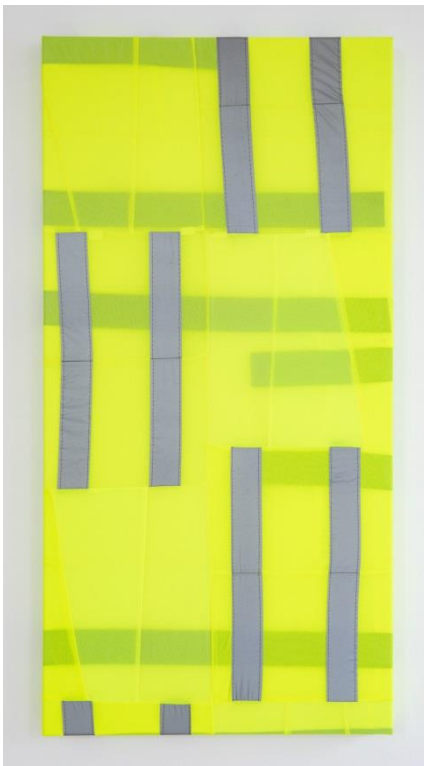

# PRESS

Welle 61  
33602 Bielefeld

Do, Fr, 15:00–19:00  
Sa, So, 12:00–19:00  
Mo–Mi, nach Vereinbarung

GOTTFRIED JÄGER  
*Intersection of Color*  
*Luminogramm II (5)*, 1981/2020  
Edition: 4 + 2 AP  
Edition (signed, dated, numbered)

digital pigment print  
50 x 50 cm  
3.000 € with frame  
2.800 € (for members) with frame  
(incl. 16% bzw. 19% USt.)

SHUANG LI  
*Skylines and Turnstiles (I)*, 2020  
Auflage: 3  
Unique pieces (with certificate)