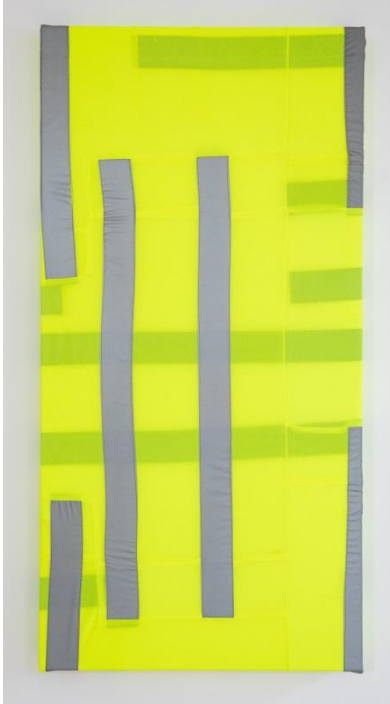

KUNSTVEREIN BIELEFELD PRESSE

Welle 61
33602 Bielefeld

PRESS

Do, Fr, 15:00–19:00
Sa, So, 12:00–19:00
Mo–Mi, nach Vereinbarung

SHUANG LI
Skylines and Turnstiles (II), 2020
Auflage: 3
Unique pieces (with certificate)

collaged polyester, acrylic on
canvas
100 x 50 x 4,5 cm
2.000 €
1.900 € (for members)
(incl. 16% bzw. 19% USt.)